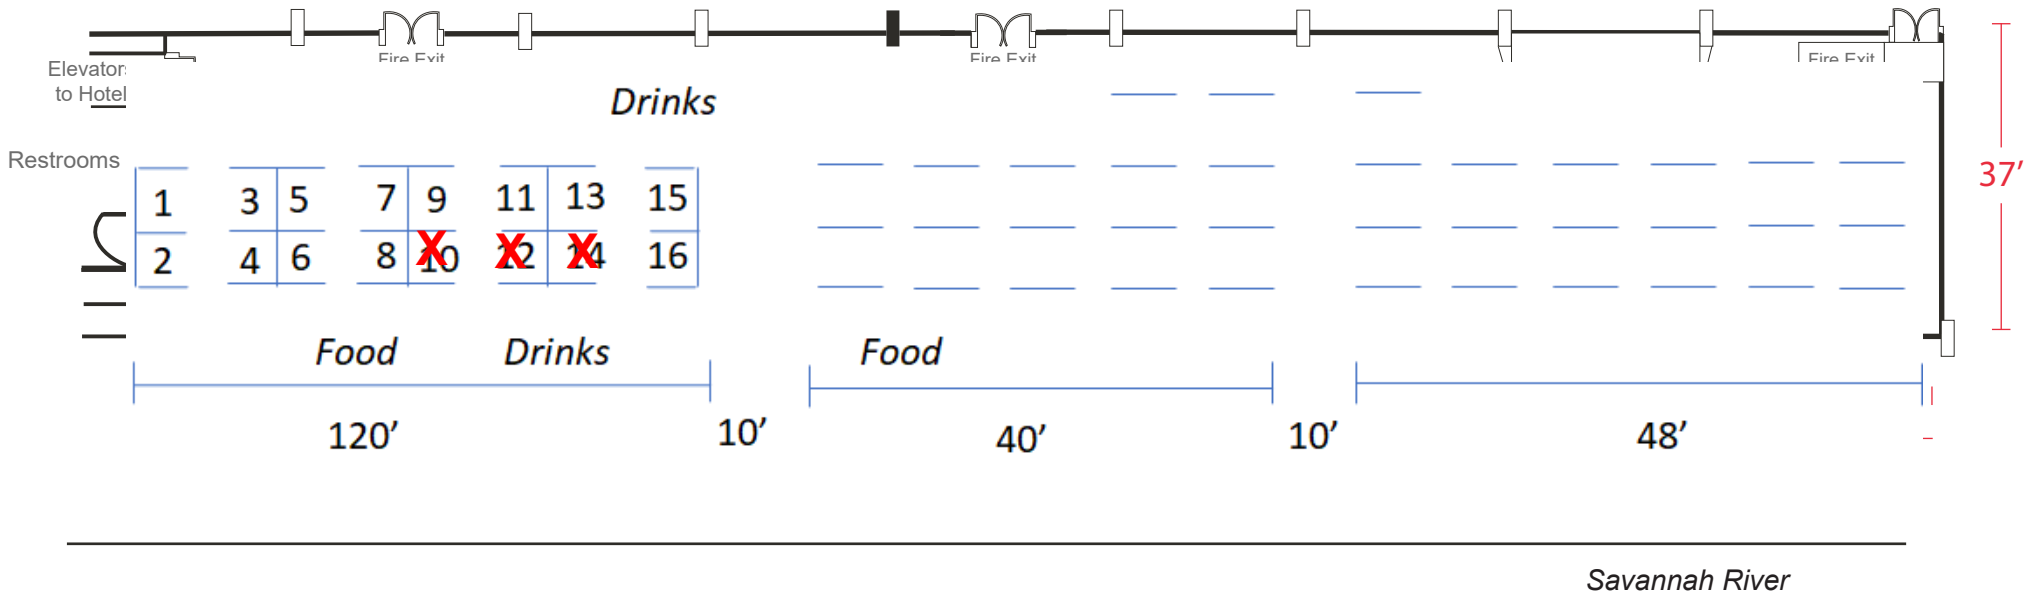

# Hyatt Regency - Main Building

*River Street*

Booths - 10' x 10'  
 Presentation Boards - 8' x 4'

EVENT SERVICES & EQUIPMENT